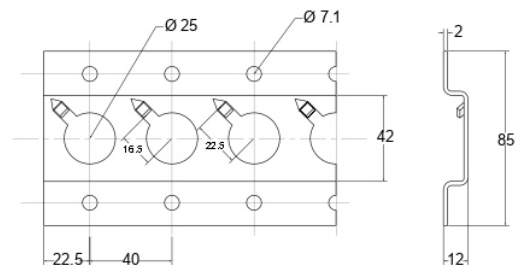

30025ZP
CARGO TRACK

30025ZP
CARGO TRACK

DESCRIPTION

Cargo "F" Track Zinc Plated
3.0 metre long Mild Steel

SPECIFICATIONS

30025ZP

300254ZP
CARGO TRACK

DESCRIPTION

Cargo "F" Track Zinc Plated
5.8 metre long Mild Steel.
Hole Size : 25mm
Width / Thickness : 82mm / 2.5mm

SPECIFICATIONS

300254ZP

300253SS
CARGO TRACK

DESCRIPTION

Cargo "F" Track Stainless Steel
3.0 metre long.

SPECIFICATIONS

300253SS

DECKBEAM-E
DECKING BEAM

DESCRIPTION

E Series Decking Beam To suit E Series Track.
1000Kg when used in pairs.
2340 to 2610mm in length.

SPECIFICATIONS

DEAKBEAM-E

CEC-1
END CAP

DESCRIPTION

Cargo Track Endcap Long F Series
84.5mm (length) x 47.5mm (width) x 11mm (height)

CEC-1

SPECIFICATIONS

CEC-2
END CAP

DESCRIPTION

End Cap Short For Cargo Track F Series
82mm (length) x 31.5mm (width) x 12mm (height)