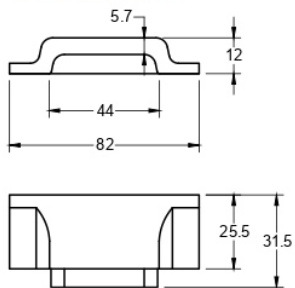

Cargo "F" Track Zinc Plated
5.8 metre long Mild Steel.
Hole Size : 25mm
Width / Thickness : 82mm / 2.5mm

SPECIFICATIONS

300254ZP

300253SS
CARGO TRACK

DESCRIPTION

Cargo "F" Track Stainless Steel
3.0 metre long.

SPECIFICATIONS

300253SS

DECKBEAM-E
DECKING BEAM

DESCRIPTION

E Series Decking Beam To suit E Series Track.
1000Kg when used in pairs.
2340 to 2610mm in length.

SPECIFICATIONS

DEAKBEAM-E

CEC-1
END CAP

DESCRIPTION

Cargo Track Endcap Long F Series
84.5mm (length) x 47.5mm (width) x 11mm (height)

CEC-1

SPECIFICATIONS

CEC-2
END CAP

DESCRIPTION

End Cap Short For Cargo Track F Series
82mm (length) x 31.5mm (width) x 12mm (height)

CEC-2

SPECIFICATIONS

CEC-3
END CAP

DESCRIPTION

Cargo End Cap To Suite E Series Track
130mm (length) x 35 mm (width) x 12mm (height)

CEC-3

FSRTO
ROPE TIE OFF

DESCRIPTION