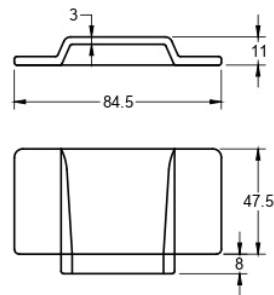

Cargo "F" Track Zinc Plated
5.8 metre long Mild Steel.
Hole Size : 25mm
Width / Thickness : 82mm / 2.5mm

SPECIFICATIONS

300254ZP

300253SS
CARGO TRACK

DESCRIPTION

Cargo "F" Track Stainless Steel
3.0 metre long.

SPECIFICATIONS

300253SS

DECKBEAM-E
DECKING BEAM

DESCRIPTION

E Series Decking Beam To suit E Series Track.
1000Kg when used in pairs.
2340 to 2610mm in length.

SPECIFICATIONS

DEAKBEAM-E

CEC-1
END CAP

DESCRIPTION

Cargo Track Endcap Long F Series
84.5mm (length) x 47.5mm (width) x 11mm (height)

CEC-1

SPECIFICATIONS

CEC-2
END CAP

DESCRIPTION

End Cap Short For Cargo Track F Series
82mm (length) x 31.5mm (width) x 12mm (height)

CEC-2

SPECIFICATIONS

CEC-3
END CAP

DESCRIPTION

Cargo End Cap To Suite E Series Track
130mm (length) x 35 mm (width) x 12mm (height)

CEC-3

FSRTO
ROPE TIE OFF

DESCRIPTION