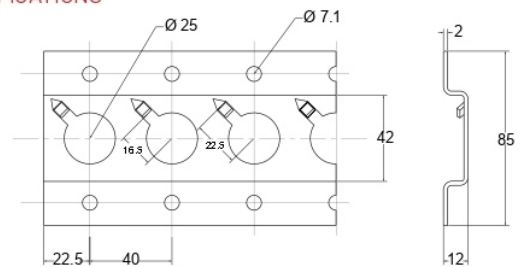

30025ZP
CARGO TRACK

30025ZP
CARGO TRACK

DESCRIPTION

Cargo "F" Track Zinc Plated
3.0 metre long Mild Steel

SPECIFICATIONS

30025ZP

300254ZP
CARGO TRACK

DESCRIPTION

Cargo "F" Track Zinc Plated
5.8 metre long Mild Steel.
Hole Size : 25mm
Width / Thickness : 82mm / 2.5mm

SPECIFICATIONS

300254ZP

300253SS
CARGO TRACK

DESCRIPTION

Cargo "F" Track Stainless Steel
3.0 metre long.

SPECIFICATIONS

300253SS

DECKBEAM-E
DECKING BEAM

DESCRIPTION

E Series Decking Beam To suit E Series Track.
1000Kg when used in pairs.
2340 to 2610mm in length.

SPECIFICATIONS

DEAKBEAM-E

CEC-1
END CAP

DESCRIPTION

Cargo Track Endcap Long F Series
84.5mm (length) x 47.5mm (width) x 11mm (height)

CEC-1

SPECIFICATIONS

CEC-2
END CAP

DESCRIPTION

End Cap Short For Cargo Track F Series
82mm (length) x 31.5mm (width) x 12mm (height)