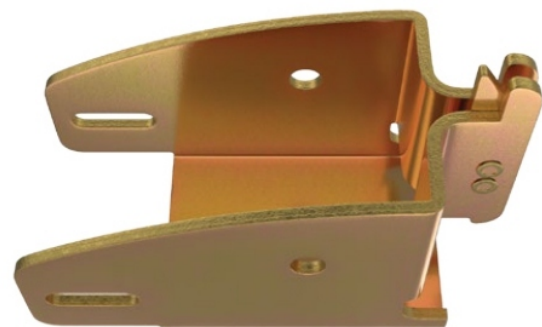

SPECIFICATIONS

300253SS

DECKBEAM-E
DECKING BEAM

DESCRIPTION

E Series Decking Beam To suit E Series Track.
1000Kg when used in pairs.
2340 to 2610mm in length.

SPECIFICATIONS

DEAKBEAM-E

CEC-1
END CAP

To suit F series Cargo Track - 30025
Finish: Gold Passivated.

FBEAMSOCKET

EBEAMSOCKET
BEAM SOCKET

DESCRIPTION

To suit E series Cargo Track - 30125ZP-E
Finish: Gold Passivated.

EBEAMSOCKET