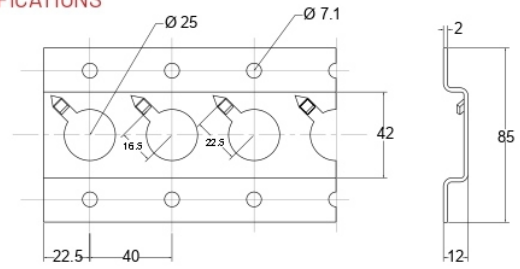

30025ZP
CARGO TRACK

30025ZP
CARGO TRACK

DESCRIPTION

Cargo "F" Track Zinc Plated
3.0 metre long Mild Steel

SPECIFICATIONS

30025ZP

300254ZP
CARGO TRACK

DESCRIPTION

Cargo "F" Track Zinc Plated
5.8 metre long Mild Steel.
Hole Size : 25mm
Width / Thickness : 82mm / 2.5mm

SPECIFICATIONS

300254ZP

300253SS
CARGO TRACK

DESCRIPTION

Cargo "F" Track Stainless Steel
3.0 metre long.

SPECIFICATIONS

300253SS

DECKBEAM-E
DECKING BEAM

DESCRIPTION

E Series Decking Beam To suit E Series Track.
1000Kg when used in pairs.
2340 to 2610mm in length.

SPECIFICATIONS

DEAKBEAM-E

CEC-1
END CAP

DESCRIPTION

Cargo Track Endcap Long F Series
84.5mm (length) x 47.5mm (width) x 11mm (height)

CEC-1

SPECIFICATIONS

CEC-2
END CAP

DESCRIPTION

End Cap Short For Cargo Track F Series
82mm (length) x 31.5mm (width) x 12mm (height)