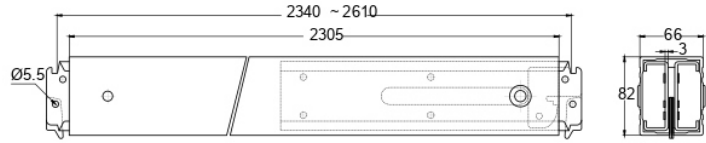

Cargo "F" Track Zinc Plated
5.8 metre long Mild Steel.
Hole Size : 25mm
Width / Thickness : 82mm / 2.5mm

SPECIFICATIONS

300254ZP

300253SS
CARGO TRACK

DESCRIPTION

Cargo "F" Track Stainless Steel
3.0 metre long.

SPECIFICATIONS

300253SS

DECKBEAM-E
DECKING BEAM

DESCRIPTION

E Series Decking Beam To suit E Series Track.
1000Kg when used in pairs.
2340 to 2610mm in length.

SPECIFICATIONS

DEAKBEAM-E

CEC-1
END CAP

DESCRIPTION

Cargo Track Endcap Long F Series
84.5mm (length) x 47.5mm (width) x 11mm (height)

CEC-1

SPECIFICATIONS

CEC-2
END CAP

DESCRIPTION

End Cap Short For Cargo Track F Series
82mm (length) x 31.5mm (width) x 12mm (height)

CEC-2

SPECIFICATIONS

CEC-3
END CAP

DESCRIPTION

Cargo End Cap To Suite E Series Track
130mm (length) x 35 mm (width) x 12mm (height)

CEC-3

FSRTO
ROPE TIE OFF

DESCRIPTION