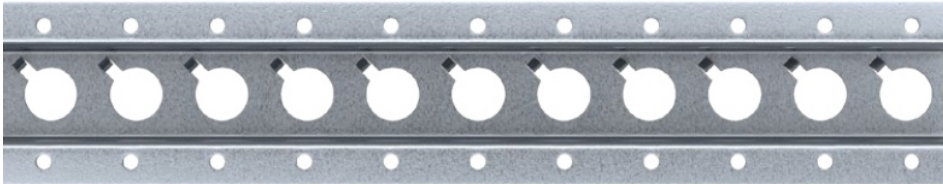

30025ZP
CARGO TRACK

30025ZP
CARGO TRACK

DESCRIPTION

Cargo "F" Track Zinc Plated
3.0 metre long Mild Steel

SPECIFICATIONS

30025ZP

300254ZP
CARGO TRACK

DESCRIPTION

Cargo "F" Track Zinc Plated
5.8 metre long Mild Steel.
Hole Size : 25mm
Width / Thickness : 82mm / 2.5mm

SPECIFICATIONS

300254ZP

300253SS
CARGO TRACK

DESCRIPTION

Cargo "F" Track Stainless Steel
3.0 metre long.

SPECIFICATIONS

300253SS

DECKBEAM-E
DECKING BEAM

DESCRIPTION

E Series Decking Beam To suit E Series Track.
1000Kg when used in pairs.
2340 to 2610mm in length.

SPECIFICATIONS

DEAKBEAM-E

CEC-1
END CAP

DESCRIPTION

Cargo Track Endcap Long F Series
84.5mm (length) x 47.5mm (width) x 11mm (height)

CEC-1

SPECIFICATIONS

CEC-2
END CAP

DESCRIPTION

End Cap Short For Cargo Track F Series
82mm (length) x 31.5mm (width) x 12mm (height)