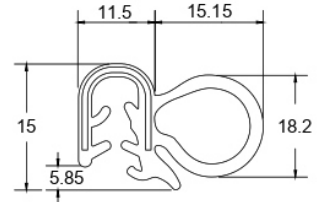

**\*\*All dimensions shown are approximate measurements and should be used as a guide only.\*\***

Conforms to the standards of **ISO9001** and **IATF16949**

Supplied in 50 metre rolls.

(Can also be supplied by the metre. Any cut sections are non-returnable.)

All dimensions are quoted in millimetres.

Other profiles are available on request as Special Orders.

Please ask our staff for further options. Sample profiles are held at Branches.

For Special Orders, there will be a minimum order quantity.

Special Orders will not be accepted for return.

**VMCN004**  
SIDE MOUNT

MATERIAL  
PVC / EPDM Sponge Bubble

COLOUR  
Black

GRIP RANGE  
2.0 - 4.0mm

VMCN004

SPECIFICATIONS

**090Z005**  
TOP MOUNT

GRIP RANGE  
2.0 - 4.0mm

VMCN016

SPECIFICATIONS

**VMCN035**  
EDGE PROTECTION

MATERIAL  
**PVC**

COLOUR  
**Black**

GRIP RANGE  
**1.0 - 2.0mm**

VMCN035