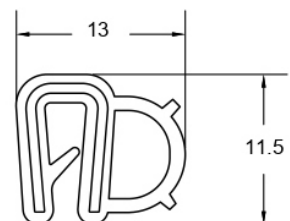

**\*\*All dimensions shown are approximate measurements and should be used as a guide only.\*\***

Conforms to the standards of **ISO9001** and **IATF16949**

Supplied in 50 metre rolls.

(Can also be supplied by the metre. Any cut sections are non-returnable.)

GRIP RANGE  
2.0 - 4.0mm

VMCN016

SPECIFICATIONS

**VMCN035**  
EDGE PROTECTION

MATERIAL  
**PVC**

COLOUR  
**Black**

GRIP RANGE  
**1.0 - 2.0mm**

VMCN035

MATERIAL  
**Rubber / EPDM Sponge Bubble**

COLOUR  
**Black**

GRIP RANGE  
**1.0 - 2.0mm**

MCN2360

**SPECIFICATIONS**

**VMCN052**  
SIDE MOUNT

MATERIAL  
Rubber / EPDM Sponge Bubble

COLOUR  
Black

GRIP RANGE  
0.5 - 1.5mm

VMCN052

SPECIFICATIONS

**VMCN053**  
SIDE MOUNT

MATERIAL  
Rubber / EPDM Sponge Bubble

COLOUR  
Black

GRIP RANGE  
1.0 - 2.0mm

VMCN053