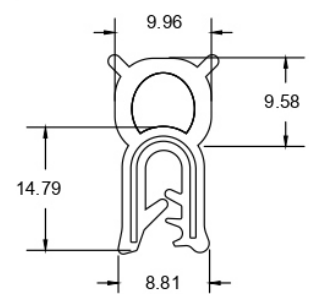

**\*\*All dimensions shown are approximate measurements and should be used as a guide only.\*\***

Conforms to the standards of **ISO9001** and **IATF16949**

Supplied in 50 metre rolls.

(Can also be supplied by the metre. Any cut sections are non-returnable.)

GRIP RANGE  
2.0 - 4.0mm

VMCN016

SPECIFICATIONS

**VMCN035**  
EDGE PROTECTION

MATERIAL  
**PVC**

COLOUR  
**Black**

GRIP RANGE  
**1.0 - 2.0mm**

VMCN035

**SPECIFICATIONS**

**VMCN051**  
TOP MOUNT

MATERIAL  
**Rubber / EPDM Sponge Bubble**

COLOUR  
**Black**

GRIP RANGE  
**0.5 - 1.5mm**

VMCN051

**SPECIFICATIONS**

**MCN2360**  
SIDE MOUNT

MATERIAL  
**Rubber / EPDM Sponge Bubble**

COLOUR  
**Black**

GRIP RANGE  
**1.0 - 2.0mm**

MCN2360

**SPECIFICATIONS**

**VMCN052**  
SIDE MOUNT

MATERIAL  
Rubber / EPDM Sponge Bubble

COLOUR  
Black