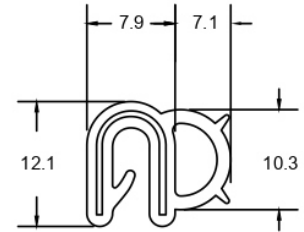

GRIP RANGE  
2.0 - 4.0mm

VMCN016

SPECIFICATIONS

**VMCN035**  
EDGE PROTECTION

MATERIAL  
**PVC**

COLOUR  
**Black**

GRIP RANGE  
**1.0 - 2.0mm**

VMCN035

MATERIAL  
**Rubber / EPDM Sponge Bubble**

COLOUR  
**Black**

GRIP RANGE  
**1.0 - 2.0mm**

MCN2360

**SPECIFICATIONS**

**VMCN052**  
SIDE MOUNT

MATERIAL  
Rubber / EPDM Sponge Bubble

COLOUR  
Black

GRIP RANGE  
0.5 - 1.5mm

VMCN052

SPECIFICATIONS

**VMCN053**  
SIDE MOUNT

MATERIAL  
Rubber / EPDM Sponge Bubble

COLOUR  
Black

GRIP RANGE  
1.0 - 2.0mm

VMCN053