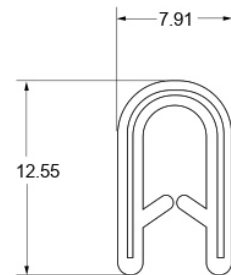

**\*\*All dimensions shown are approximate measurements and should be used as a guide only.\*\***

Conforms to the standards of **ISO9001** and **IATF16949**

Supplied in 50 metre rolls.

(Can also be supplied by the metre. Any cut sections are non-returnable.)

All dimensions are quoted in millimetres.

Other profiles are available on request as Special Orders.

Please ask our staff for further options. Sample profiles are held at Branches.

For Special Orders, there will be a minimum order quantity.

GRIP RANGE  
2.0 - 4.0mm

VMCN016

SPECIFICATIONS

**VMCN035**  
EDGE PROTECTION

MATERIAL  
**PVC**

COLOUR  
**Black**

GRIP RANGE  
**1.0 - 2.0mm**

VMCN035

**SPECIFICATIONS**

**VMCN051**  
TOP MOUNT

MATERIAL  
**Rubber / EPDM Sponge Bubble**

COLOUR  
**Black**

GRIP RANGE  
**0.5 - 1.5mm**

VMCN051

**SPECIFICATIONS**

**MCN2360**  
SIDE MOUNT