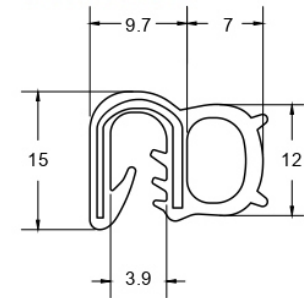

**\*\*All dimensions shown are approximate measurements and should be used as a guide only.\*\***

Conforms to the standards of **ISO9001** and **IATF16949**

Supplied in 50 metre rolls.

(Can also be supplied by the metre. Any cut sections are non-returnable.)

GRIP RANGE  
2.0 - 4.0mm

VMCN016

SPECIFICATIONS

**VMCN035**  
EDGE PROTECTION

MATERIAL  
**PVC**

COLOUR  
**Black**

GRIP RANGE  
**1.0 - 2.0mm**

VMCN035

GRIP RANGE  
0.5 - 1.5mm

VMCN052

SPECIFICATIONS

**VMCN053**  
SIDE MOUNT

MATERIAL  
Rubber / EPDM Sponge Bubble

COLOUR  
Black

GRIP RANGE  
1.0 - 2.0mm

VMCN053

SPECIFICATIONS

**VMCN054**  
SIDE MOUNT

MATERIAL  
Rubber / EPDM Sponge Bubble

COLOUR  
Black

GRIP RANGE  
3.0 - 5.0mm

VMCN054

SPECIFICATIONS