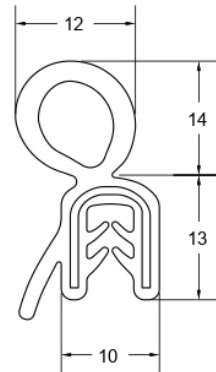

**\*\*All dimensions shown are approximate measurements and should be used as a guide only.\*\***

Conforms to the standards of **ISO9001** and **IATF16949**

Supplied in 50 metre rolls.

(Can also be supplied by the metre. Any cut sections are non-returnable.)

MATERIAL  
Rubber / EPDM Sponge Bubble

COLOUR  
Black

GRIP RANGE  
1.0 - 2.5mm

090Z005

SPECIFICATIONS

**VMCN016**  
TOP MOUNT

MATERIAL  
Rubber / EPDM Sponge Bubble

COLOUR  
Black

GRIP RANGE  
2.0 - 4.0mm

VMCN016

SPECIFICATIONS

**VMCN035**  
EDGE PROTECTION

MATERIAL  
**PVC**

COLOUR  
**Black**

GRIP RANGE  
**1.0 - 2.0mm**

VMCN035

**SPECIFICATIONS**

**VMCN051**  
TOP MOUNT

MATERIAL  
**Rubber / EPDM Sponge Bubble**

COLOUR  
**Black**

GRIP RANGE  
**0.5 - 1.5mm**

VMCN051

**SPECIFICATIONS**

**MCN2360**  
SIDE MOUNT