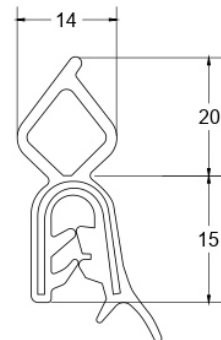

**\*\*All dimensions shown are approximate measurements and should be used as a guide only.\*\***

Conforms to the standards of **ISO9001** and **IATF16949**

Supplied in 50 metre rolls.

(Can also be supplied by the metre. Any cut sections are non-returnable.)

MATERIAL  
Rubber / EPDM Sponge Bubble

COLOUR  
Black

GRIP RANGE  
1.0 - 2.5mm

090Z005

SPECIFICATIONS

**VMCN016**  
TOP MOUNT

MATERIAL  
Rubber / EPDM Sponge Bubble

COLOUR  
Black

GRIP RANGE  
2.0 - 4.0mm

VMCN016

SPECIFICATIONS

**VMCN035**  
EDGE PROTECTION

MATERIAL  
**PVC**

COLOUR  
**Black**

GRIP RANGE  
**1.0 - 2.0mm**

VMCN035

**SPECIFICATIONS**

**VMCN051**  
TOP MOUNT

MATERIAL  
**Rubber / EPDM Sponge Bubble**

COLOUR  
**Black**

GRIP RANGE  
**0.5 - 1.5mm**

VMCN051

**SPECIFICATIONS**

**MCN2360**  
SIDE MOUNT