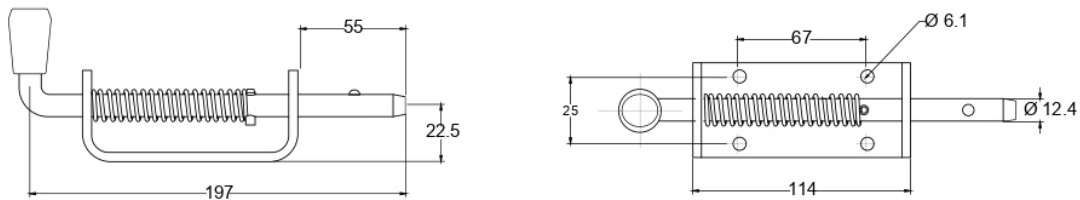

70703S

SPECIFICATIONS

70702
SPRING BOLTS

MATERIAL
Zinc Plated

DESCRIPTION
 Spring bolt 16mm diameter throw.
 Throw Length 79.5mm.

70702

SPECIFICATIONS

1557IW2
SPRING BOLTS

MATERIAL
Zinc Plated

DESCRIPTION
Spring bolt long throw with a 12.4mm diameter rod

1557IW2

SPECIFICATIONS

1561IW5
SPRING BOLTS

MATERIAL
Zinc Plated

DESCRIPTION
Spring bolt short throw with a 12.4mm diameter rod

1561IW5

SPECIFICATIONS

9535
SPRING BOLTS

MATERIAL
Zinc Plated

Diameter
9.5 mm Shaft

DESCRIPTION

Spring bolt Weston Type - Short Throw 25mm

9535

SPECIFICATIONS

CL263
SPRING BOLTS

MATERIAL
Zinc Plated

Diameter
9.5 mm Shaft

DESCRIPTION

Spring bolt Weston Type - Long Throw 50mm

CL263

SPECIFICATIONS