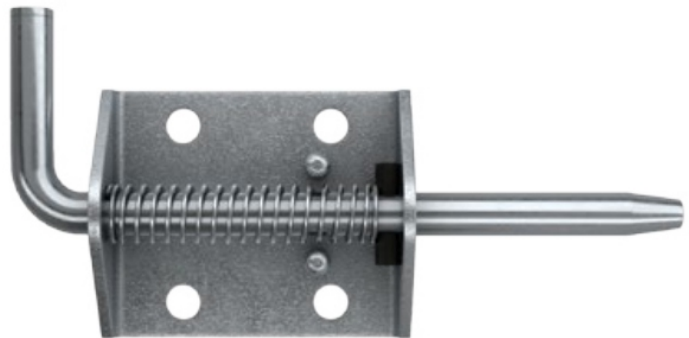

MATERIAL
Zinc Plated

DESCRIPTION
Spring bolt long throw with a 12.4mm diameter rod

1557IW2

SPECIFICATIONS

1561IW5
SPRING BOLTS

MATERIAL
Zinc Plated

DESCRIPTION
Spring bolt short throw with a 12.4mm diameter rod

1561IW5

SPECIFICATIONS

9535
SPRING BOLTS

MATERIAL
Zinc Plated

Diameter
9.5 mm Shaft

DESCRIPTION

Spring bolt Weston Type - Short Throw 25mm

9535

SPECIFICATIONS

CL263
SPRING BOLTS

MATERIAL
Zinc Plated

Diameter
9.5 mm Shaft

DESCRIPTION

Spring bolt Weston Type - Long Throw 50mm

CL263

SPECIFICATIONS

020300ZP
SPRING BOLTS

MATERIAL
Steel

FINISH
Zinc Plated

DESCRIPTION

Large Spring Bolt.
 Lift up handle 90 degree.
 Safety locking tab.
 Long shoot.
 Various uses :
 Horsefloats
 Dropside trays.
 Trailers.