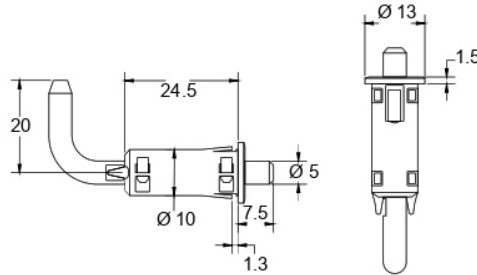

1561IW5

SPECIFICATIONS

9535
SPRING BOLTS

MATERIAL
Zinc Plated

Diameter
9.5 mm Shaft

DESCRIPTION

Spring bolt Weston Type - Short Throw 25mm

9535

SPECIFICATIONS

CL263
SPRING BOLTS

MATERIAL
Zinc Plated

Diameter
9.5 mm Shaft

DESCRIPTION

Spring bolt Weston Type - Long Throw 50mm

CL263

SPECIFICATIONS

020300ZP

SPECIFICATIONS

HL2255
SPRING BOLTS

DESCRIPTION

Concealed Hinge ("J" Shape, spring bolt action)

SPECIFICATIONS

HL2255

707822SS
SPRING BOLTS

DESCRIPTION

Ring Pull Plunger 304 Grade
 M10X20MM with stainless steel ring pull

SPECIFICATIONS

707822SS