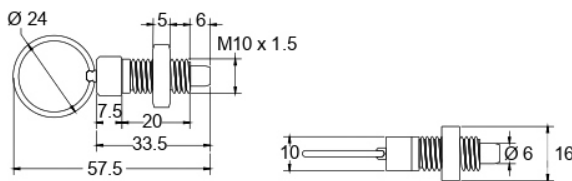

MATERIAL
Zinc Plated

DESCRIPTION
Spring bolt long throw with a 12.4mm diameter rod

1557IW2

SPECIFICATIONS

1561IW5
SPRING BOLTS

MATERIAL
Zinc Plated

DESCRIPTION
Spring bolt short throw with a 12.4mm diameter rod

SPECIFICATIONS

CL263
SPRING BOLTS

MATERIAL
Zinc Plated

Diameter
9.5 mm Shaft

DESCRIPTION

Spring bolt Weston Type - Long Throw 50mm

CL263

SPECIFICATIONS

020300ZP

SPECIFICATIONS

HL2255
SPRING BOLTS

DESCRIPTION

Concealed Hinge ("J" Shape, spring bolt action)

SPECIFICATIONS

HL2255

707822SS
SPRING BOLTS

DESCRIPTION

Ring Pull Plunger 304 Grade
 M10X20MM with stainless steel ring pull

SPECIFICATIONS

707822SS