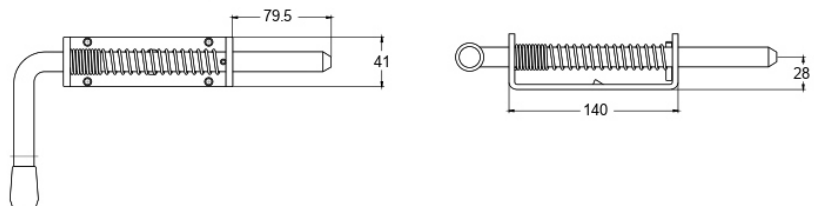

DESCRIPTION
 Spring bolt 12.5mm diameter throw.

70701

SPECIFICATIONS

70703S
SPRING BOLTS

MATERIAL
Stainless Steel

DESCRIPTION
 Spring Bolt 10mm diameter throw.
 Stainless steel.
 128mm long.
 Base retaining.

70703S

SPECIFICATIONS

70702
SPRING BOLTS

MATERIAL
Zinc Plated

DESCRIPTION
 Spring bolt 16mm diameter throw.
 Throw Length 79.5mm.

70702

SPECIFICATIONS

1557IW2
SPRING BOLTS

MATERIAL
Zinc Plated

DESCRIPTION
Spring bolt long throw with a 12.4mm diameter rod

1557IW2

SPECIFICATIONS

1561IW5
SPRING BOLTS

MATERIAL
Zinc Plated

DESCRIPTION
Spring bolt short throw with a 12.4mm diameter rod

SPECIFICATIONS

CL263
SPRING BOLTS

MATERIAL
Zinc Plated

Diameter
9.5 mm Shaft

DESCRIPTION

Spring bolt Weston Type - Long Throw 50mm

CL263

SPECIFICATIONS