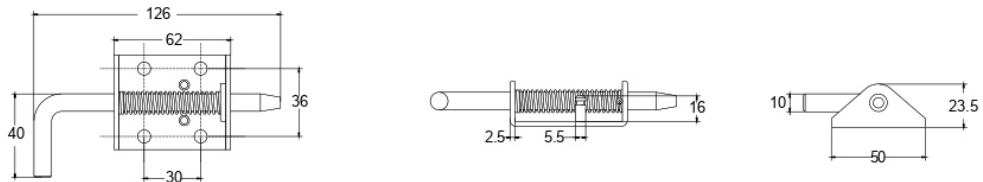

70703S

SPECIFICATIONS

70702
SPRING BOLTS

MATERIAL
Zinc Plated

DESCRIPTION
 Spring bolt 16mm diameter throw.
 Throw Length 79.5mm.

70702

SPECIFICATIONS

1557IW2
SPRING BOLTS

MATERIAL
Zinc Plated

DESCRIPTION
Spring bolt long throw with a 12.4mm diameter rod

1557IW2

SPECIFICATIONS

1561IW5
SPRING BOLTS

MATERIAL
Zinc Plated

DESCRIPTION
Spring bolt short throw with a 12.4mm diameter rod

1561IW5

SPECIFICATIONS

9535
SPRING BOLTS

MATERIAL
Zinc Plated

Diameter
9.5 mm Shaft

DESCRIPTION

Spring bolt Weston Type - Short Throw 25mm

9535

SPECIFICATIONS

CL263
SPRING BOLTS

MATERIAL
Zinc Plated

Diameter
9.5 mm Shaft

DESCRIPTION

Spring bolt Weston Type - Long Throw 50mm

CL263

SPECIFICATIONS