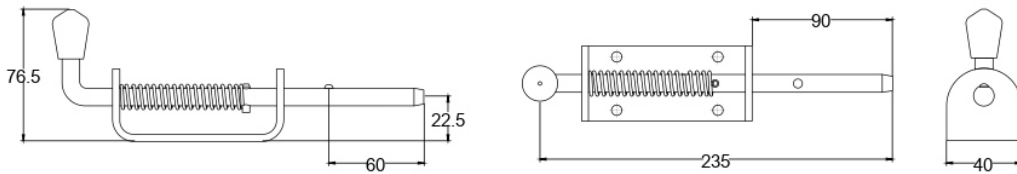

DESCRIPTION
 Spring bolt 12.5mm diameter throw.

70701

SPECIFICATIONS

70703S
SPRING BOLTS

MATERIAL
Stainless Steel

DESCRIPTION
 Spring Bolt 10mm diameter throw.
 Stainless steel.
 128mm long.
 Base retaining.

70703S

SPECIFICATIONS

70702
SPRING BOLTS

MATERIAL
Zinc Plated

DESCRIPTION
 Spring bolt 16mm diameter throw.
 Throw Length 79.5mm.

70702

SPECIFICATIONS

1557IW2
SPRING BOLTS

MATERIAL
Zinc Plated

DESCRIPTION
Spring bolt long throw with a 12.4mm diameter rod

1557IW2

SPECIFICATIONS

1561IW5
SPRING BOLTS

MATERIAL
Zinc Plated

DESCRIPTION
Spring bolt short throw with a 12.4mm diameter rod

SPECIFICATIONS

CL263
SPRING BOLTS

MATERIAL
Zinc Plated

Diameter
9.5 mm Shaft

DESCRIPTION

Spring bolt Weston Type - Long Throw 50mm

CL263

SPECIFICATIONS