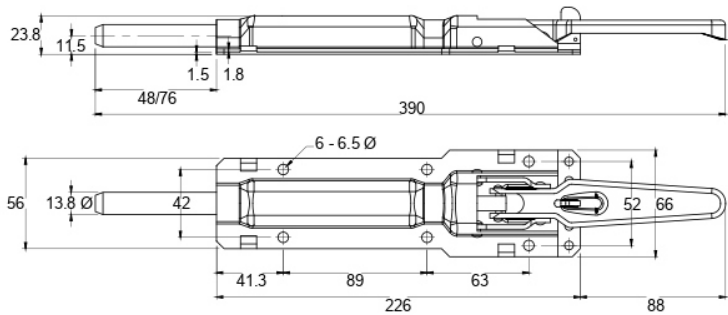

SPECIFICATIONS