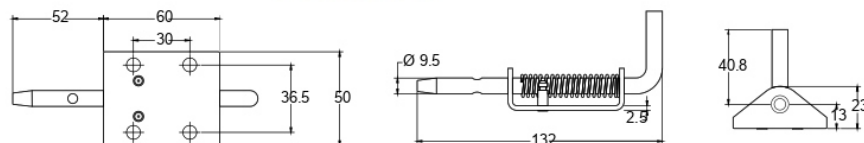

1561IW5

SPECIFICATIONS

9535
SPRING BOLTS

MATERIAL
Zinc Plated

Diameter
9.5 mm Shaft

DESCRIPTION

Spring bolt Weston Type - Short Throw 25mm

9535

SPECIFICATIONS

CL263
SPRING BOLTS

MATERIAL
Zinc Plated

Diameter
9.5 mm Shaft

DESCRIPTION

Spring bolt Weston Type - Long Throw 50mm

CL263

SPECIFICATIONS