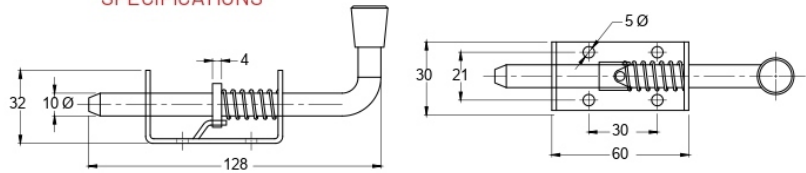

DESCRIPTION
 Spring bolt 12.5mm diameter throw.

70701

SPECIFICATIONS

70703S
SPRING BOLTS

MATERIAL
Stainless Steel

DESCRIPTION
 Spring Bolt 10mm diameter throw.
 Stainless steel.
 128mm long.
 Base retaining.

70703S

SPECIFICATIONS

70702
SPRING BOLTS

MATERIAL
Zinc Plated

DESCRIPTION
 Spring bolt 16mm diameter throw.
 Throw Length 79.5mm.

70702

SPECIFICATIONS

1557IW2
SPRING BOLTS

MATERIAL
Zinc Plated

DESCRIPTION
Spring bolt long throw with a 12.4mm diameter rod

1557IW2

SPECIFICATIONS

1561IW5
SPRING BOLTS

MATERIAL
Zinc Plated

DESCRIPTION
Spring bolt short throw with a 12.4mm diameter rod

SPECIFICATIONS

CL263
SPRING BOLTS

MATERIAL
Zinc Plated

Diameter
9.5 mm Shaft

DESCRIPTION

Spring bolt Weston Type - Long Throw 50mm

CL263

SPECIFICATIONS