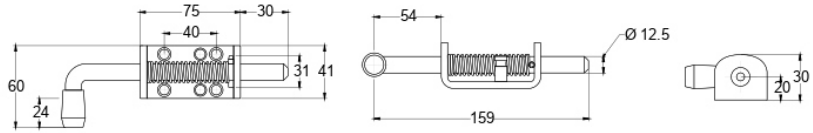

DESCRIPTION
 Spring bolt 12.5mm diameter throw.

70701

SPECIFICATIONS

70703S
SPRING BOLTS

MATERIAL
Stainless Steel

DESCRIPTION
 Spring Bolt 10mm diameter throw.
 Stainless steel.
 128mm long.
 Base retaining.

70703S

SPECIFICATIONS

70702
SPRING BOLTS

MATERIAL
Zinc Plated

DESCRIPTION
 Spring bolt 16mm diameter throw.
 Throw Length 79.5mm.

70702

SPECIFICATIONS

1557IW2
SPRING BOLTS

SPECIFICATIONS

CL263
SPRING BOLTS

MATERIAL
Zinc Plated

Diameter
9.5 mm Shaft

DESCRIPTION

Spring bolt Weston Type - Long Throw 50mm

CL263

SPECIFICATIONS

DESCRIPTION

Ring Pull Plunger 304 Grade
 M10X20MM with stainless steel ring pull

SPECIFICATIONS

707822SS